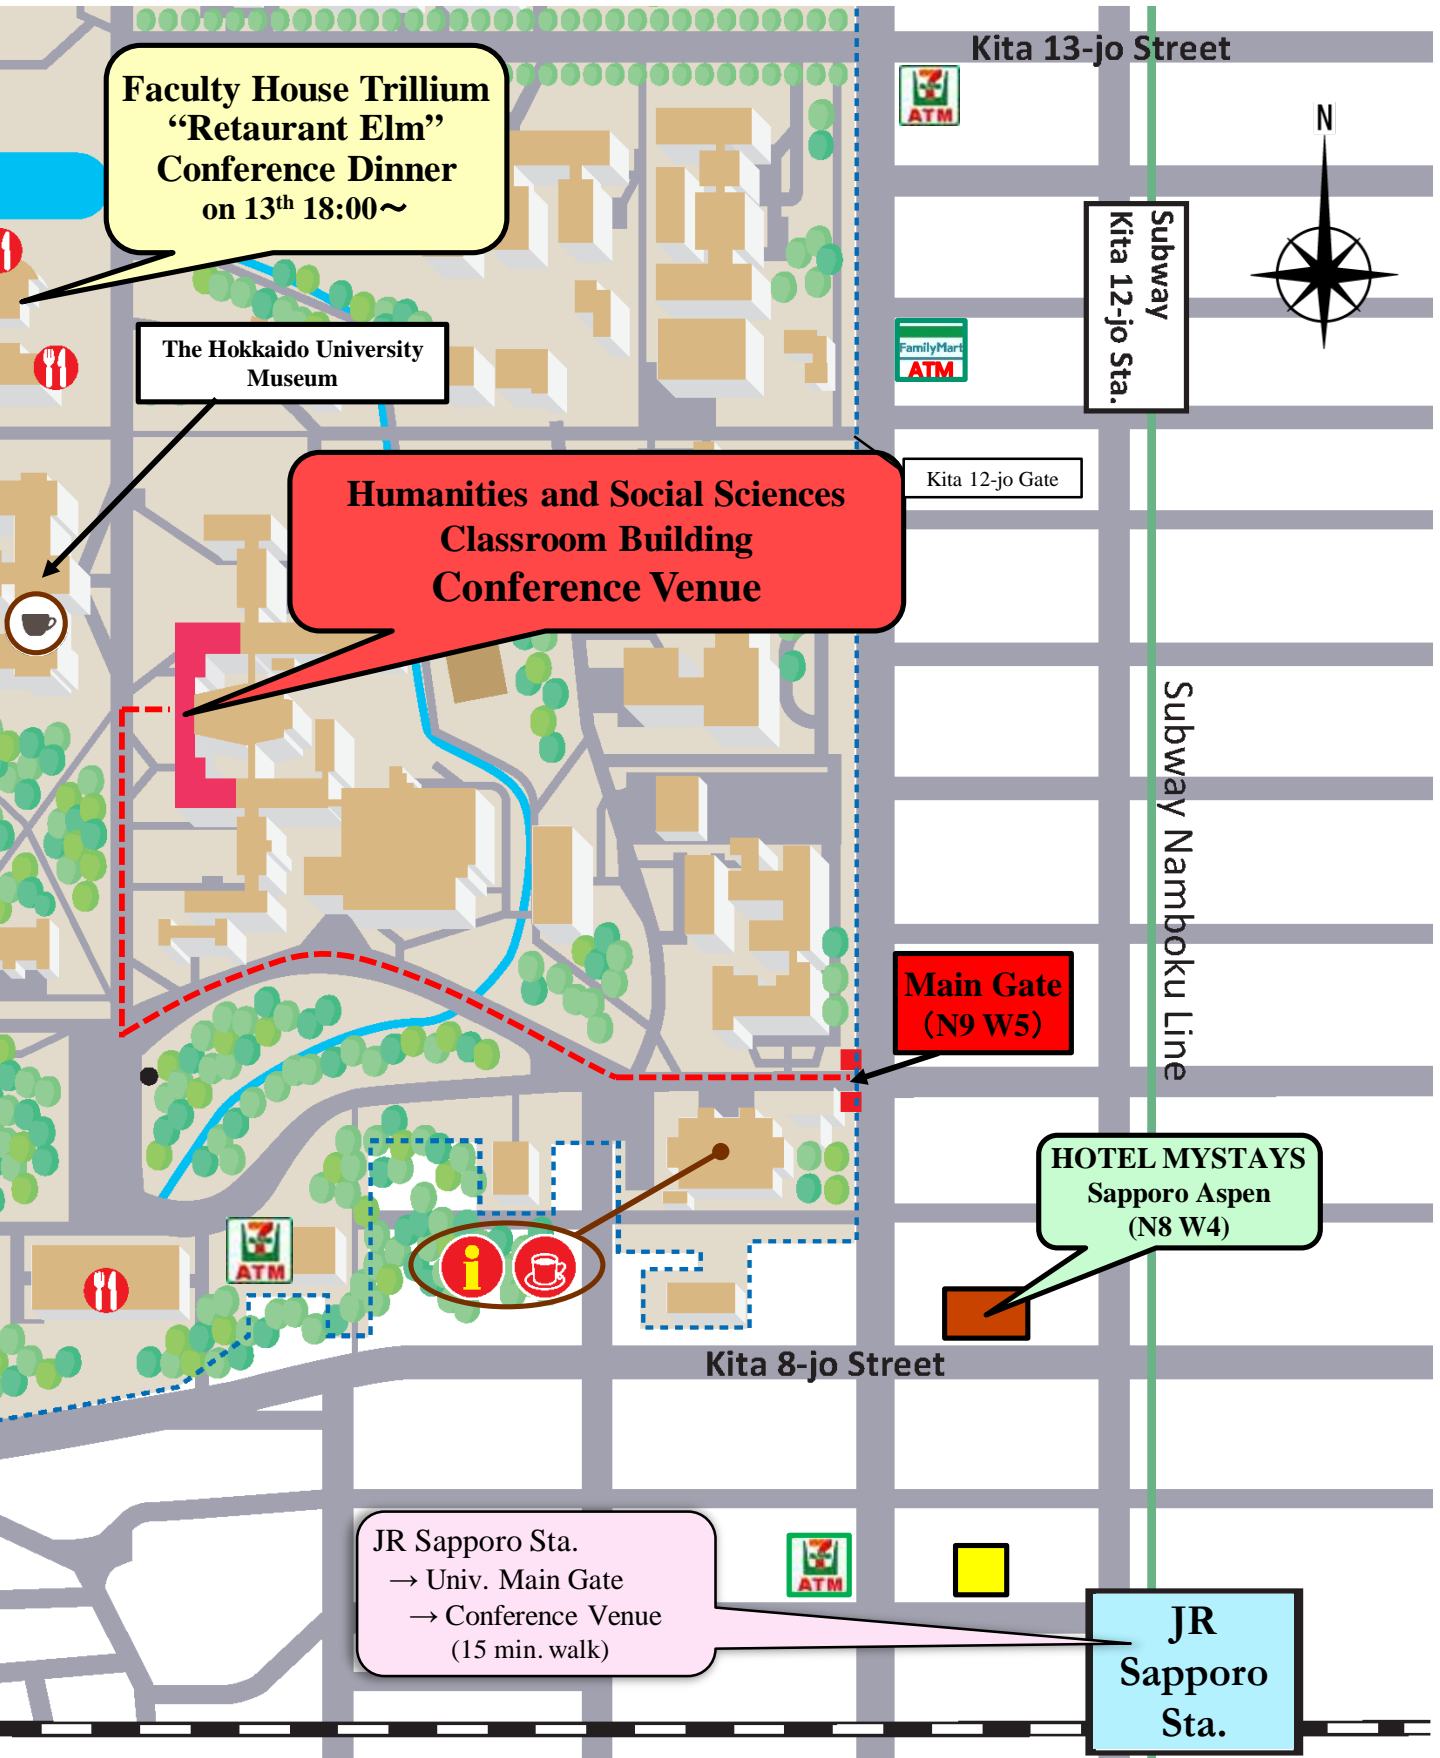

# LORI VI

6th International Conference  
on Logic, Rationality and Interaction

11-14 September 2017

Hokkaido University, Sapporo, JAPAN

## DIRECTION from JR Sapporo Station to the Conference Venue

**Faculty House Trillium  
"Restaurant Elm"  
Conference Dinner  
on 13<sup>th</sup> 18:00~**

**The Hokkaido University  
Museum**

**Humanities and Social Sciences  
Classroom Building  
Conference Venue**

Kita 12-jo Gate

**Main Gate  
(N9 W5)**

**HOTEL MYSTAYS  
Sapporo Aspen  
(N8 W4)**

JR Sapporo Sta.  
→ Univ. Main Gate  
→ Conference Venue  
(15 min. walk)

**JR  
Sapporo  
Sta.**